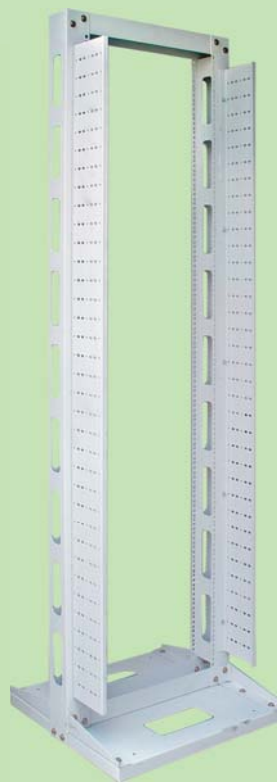

### Product Overview

LTR-OT

LTR-OM

LTR-OP

### Specification

<b>Material</b>	Mild Steel Sheet
<b>Finishing</b>	High Quality epoxy powder oven baked texture finish