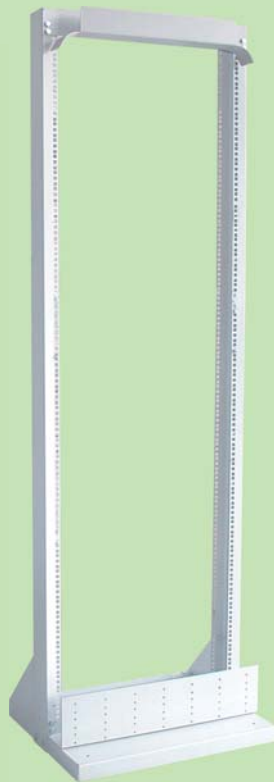

### Product Overview

LTR-OT

LTR-OM

LTR-OP

### Specification

<b>Material</b>	Mild Steel Sheet
<b>Finishing</b>	High Quality epoxy powder oven baked texture finish